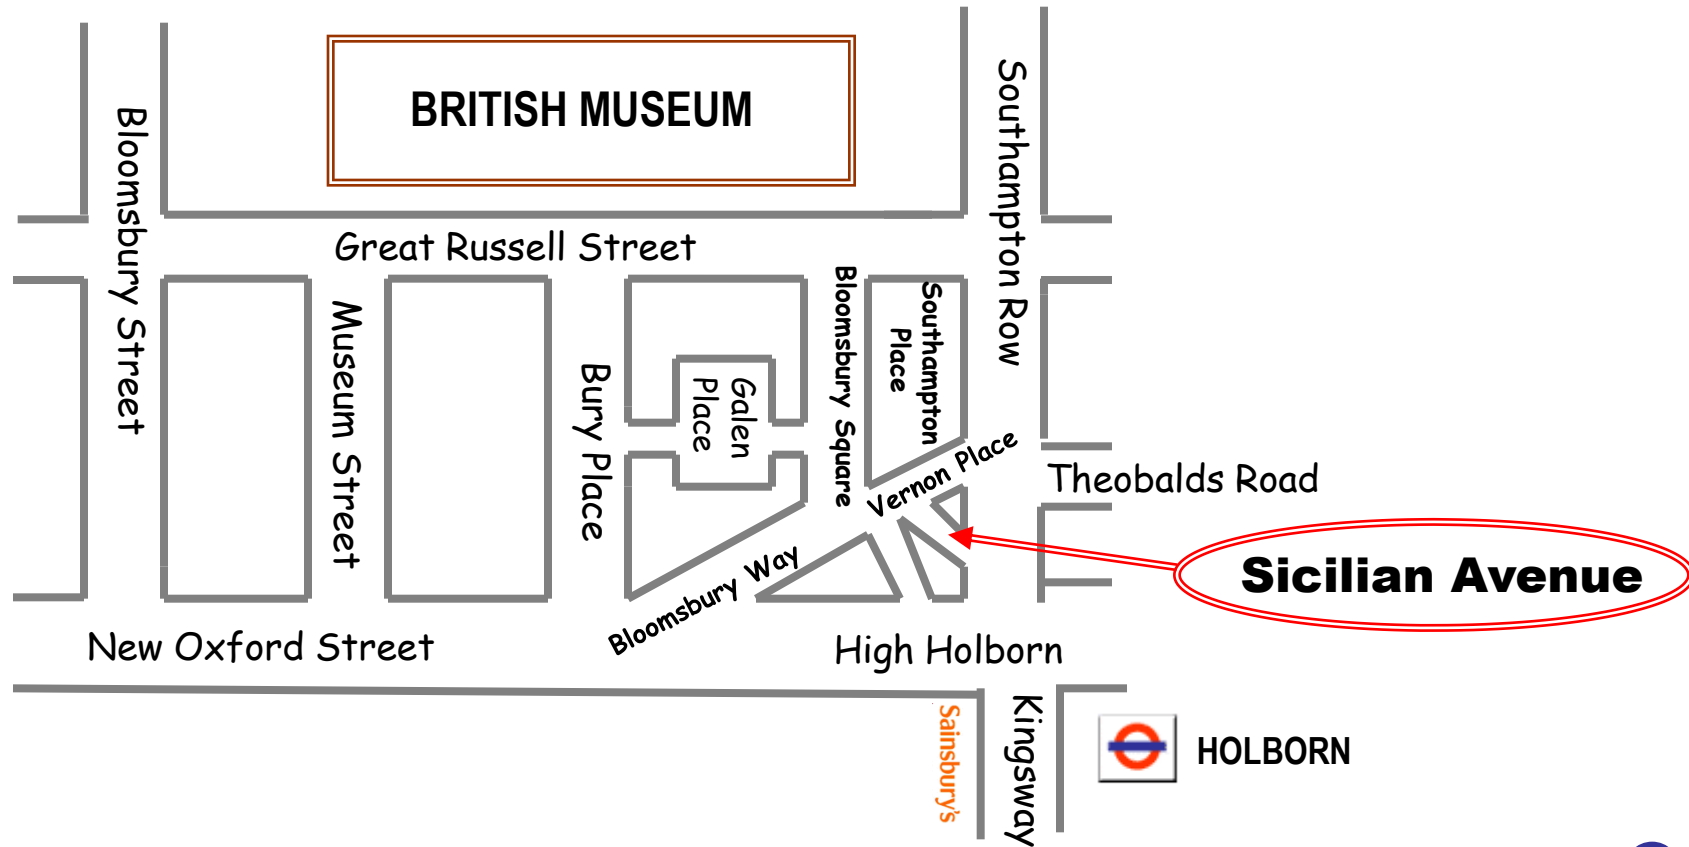

Location Map

Proprietary Association of Great Britain, Vernon House, Sicilian Avenue, London WC1A 2QS
Switchboard: 020 7242 8331 • Facsimile: 020 7405 7719 • Website: www.pagb.co.uk • E-mail: info@pagb.co.uk

Nearest Tube: Holborn Tube Station (Central and Piccadilly Line)

Nearest Bus-stop: Kingsway or High Holborn (opposite Southampton Row)

Bus Numbers: 1, 8, 19, 25, 38, 55, 59, 68, 91, 98, 168, 171, 188, 242, 501, 505, 521